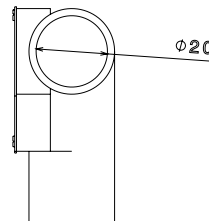

**PRODUCT CODE: PIE20W**  
PVC CONDUIT INSPECTION ELBOW

**DESCRIPTION**

20mm PVC Conduit Inspection Elbow

**FINISH**

White

**MATERIAL**

PVC

**PACKAGING**

Packed in qty 20

**ADDITIONAL NOTES**

Manufactured to BS4607 part 1

Isometric view

Right view

Front view

Left view