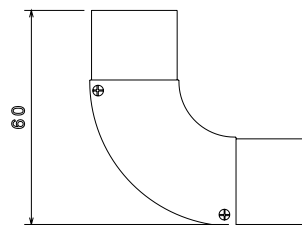

**PRODUCT CODE: PIE20W**  
PVC CONDUIT INSPECTION ELBOW

**DESCRIPTION**

20mm PVC Conduit Inspection Elbow

**FINISH**

White

**MATERIAL**

PVC

**PACKAGING**

Packed in qty 20

**ADDITIONAL NOTES**

Manufactured to BS4607 part 1

Isometric view

Right view

Front view

Left view