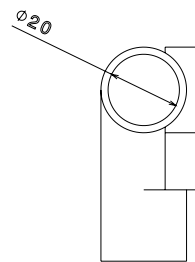

**PRODUCT CODE: PIE20W**  
PVC CONDUIT INSPECTION ELBOW

**DESCRIPTION**

20mm PVC Conduit Inspection Elbow

**FINISH**

White

**MATERIAL**

PVC

**PACKAGING**

Packed in qty 20

**ADDITIONAL NOTES**

Manufactured to BS4607 part 1

Isometric view

Right view

Front view

Left view